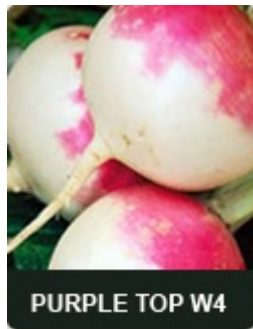

TURNIP

Strong growing tops, serrated leaf , dark green and erect 45- 50 cm high, the Root Globe shape , upper third of skin is reddish purple, the remainder white ,smooth and strong .maturity at 58 days .

The Plant has Medium leaf tops, the Root is white root with a bulbous bas, 12- 16 cm long and 5-6 cm in diameter , white fleshed and sweet ,maturity at 65-90 days.